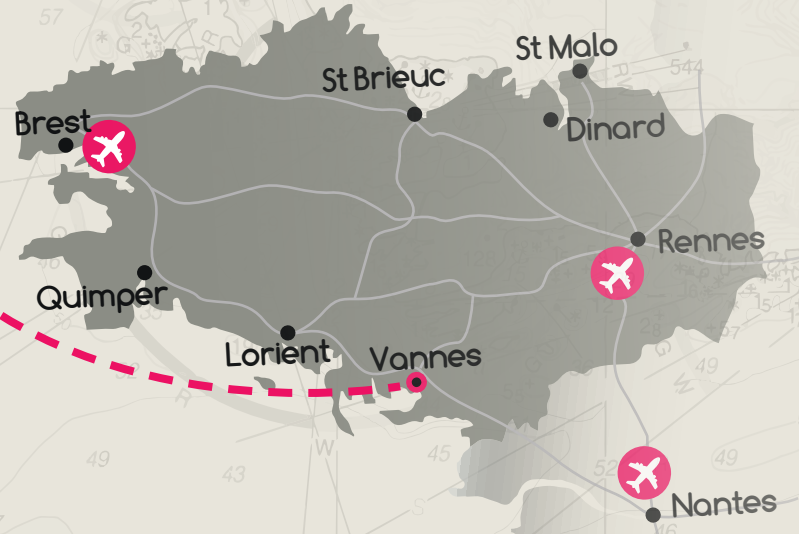

... and much more!

Institut de Formation des Professionnels de Santé
Campus universitaire de Tohannic
11 rue André Lwoff
56 000 Vannes - Tel : +31 2 97 46 84 00

kristell.janvier@ifsi-vannes.fr
www.ifsi-vannes.fr